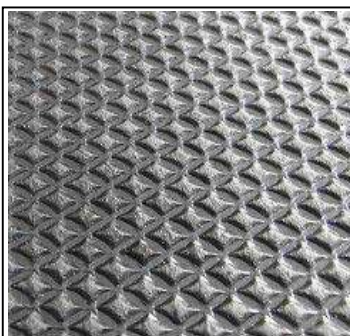

8)Small Diamond Rubber Mat

Color	Black, Gray, Red, Green, Blue		
Size	3~8mm thick	0.5~1.2m width	1~30m length
Back Surface	cloth wove		
Top Surface	Small Diamond