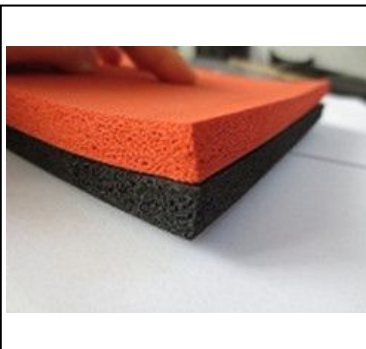

9)Sponge Rubber Sheet

Color	Black		
Size	thickness	width	length
	2~ 25mm	1m	2m
Material	SBR,NBR,EPDM		
Hardness	25+/-5 ShoreA		
Surface	Open-cell, Close-cell