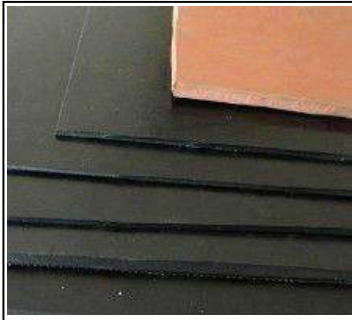

## 1) SBR Rubber Sheet

Color	Black, Green, Red, White, Grey, Blue		
Size	1~50mm thick	0.1~2.1m width	1~30m length
Hardness	55+/-5 ShoreA, 65+/-5 ShoreA, 75+/-5 ShoreA		
Tensile Strength /Elongation	Min. 2MPA, Min. 150%		
Temperature range	-50°C to 110 °C		
Surface	Smooth or cloth wave		