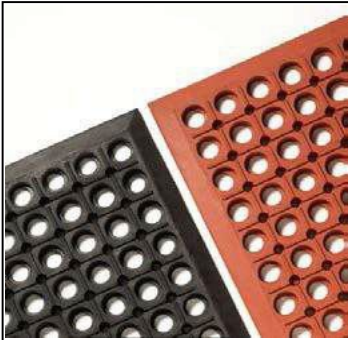

Workshop Gallery

1) Anti Fatigue Floor 01

Color	Black, Red		
Size	12mm thick	914mm width	1524mm length
Weight	8.4KG/piece, 1600pieces/20ft container		
Qty/20' container	1600 pcs per one 20' container