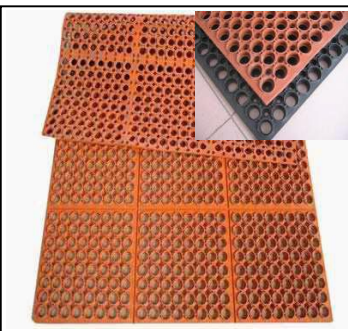

5) Anti Fatigue Floor 05

Color	Black, Red		
Size	22mm thick	900mm width	1500mm length
Weight	14 kg/pc		
Qty/20' container	770 pcs per one 20' container